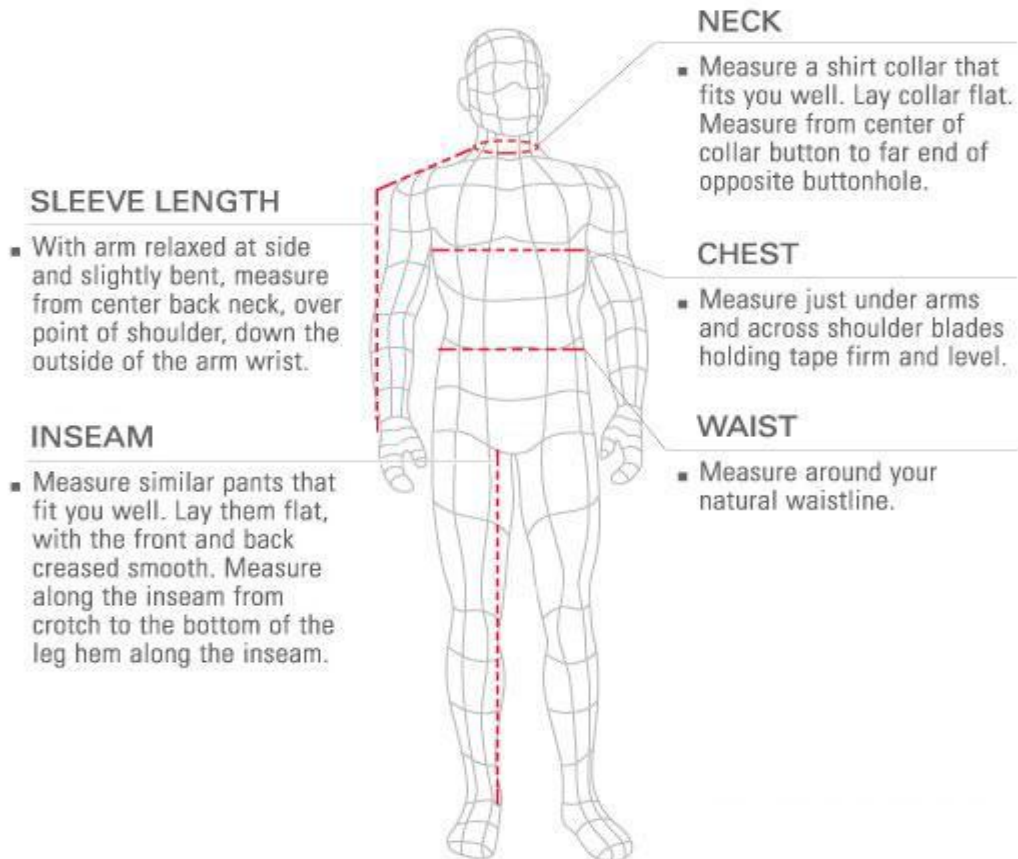

APPAREL SIZING

MEN'S MEASURING GUIDELINES

Men's Body Measurements

| Size | 2XS | XS | S | M | L | XL | XXL |
|--------|-------|-------|-------|--------|---------|---------|---------|
| Bust | 84-89 | 89-94 | 94-99 | 99-104 | 104-109 | 114-119 | 124-30 |
| Waist | 66-71 | 71-76 | 76-81 | 84-86 | 86-91 | 97-102 | 107-112 |
| Hip | 84-89 | 89-94 | 94-99 | 99-104 | 104-109 | 114-119 | 124-130 |
| inseam | 74 | 74 | 76 | 79 | 81 | 84 | 86 |

WOMEN'S MEASURING GUIDELINES

| Women's Body Measurements | | | | | | | |
|---------------------------|--|---------|----------|-----------|------------|---------|------------|
| Size | | XS 2 | S 4-6 | M 8-10 | L 12-14 | 16-18 | L 18-20 |
| Bust | | 81-86 | 86-91 | 91-97 | 99-104 | 107-112 | 117-122 |
| Waist | | 71-76 | 76-81 | 84-86 | 86-91 | 97-102 | 107-112 |
| Hip | | 89-94 | 94-99 | 99-104 | 104-109 | 114-119 | 124-130 |
| Inseam | | 79 | 79 | 79 | 79 | 79 | 79 |

INFANTS' SIZE CHARTS

Infants' Measurements

| Edad | | AGE | HEIGHT | CHEST | WAIST | CENTER BACK LENGTH |
|--------------------|--|--------------|--------|---------|---------|--------------------|
| 3-6 Months | | 3-6 Months | 68 CM | 45,5 CM | 42 CM | 29 CM |
| 6-12 Months (612) | | 6-12 Months | 74 CM | 47,5 CM | 43 CM | 31 CM |
| 12-18 Months (118) | | 12-18 Months | 80 CM | 49,5 CM | 44,5 CM | 33 CM |
| 18-24 Months (182) | | 18-24 Months | 92 CM | 50,5 CM | 46 CM | 36 CM |
| 2-3 YEARS | | 2-3 YEARS | 98 CM | 53 CM | 50 CM | 40,5 CM |
| 4-5 YEARS | | 4-5 YEARS | 110 CM | 58 CM | 54 CM | 46 CM |
| 6-7 YEARS | | 6-7 YEARS | 116 CM | 63,5 CM | 55 CM | 51,5 CM |