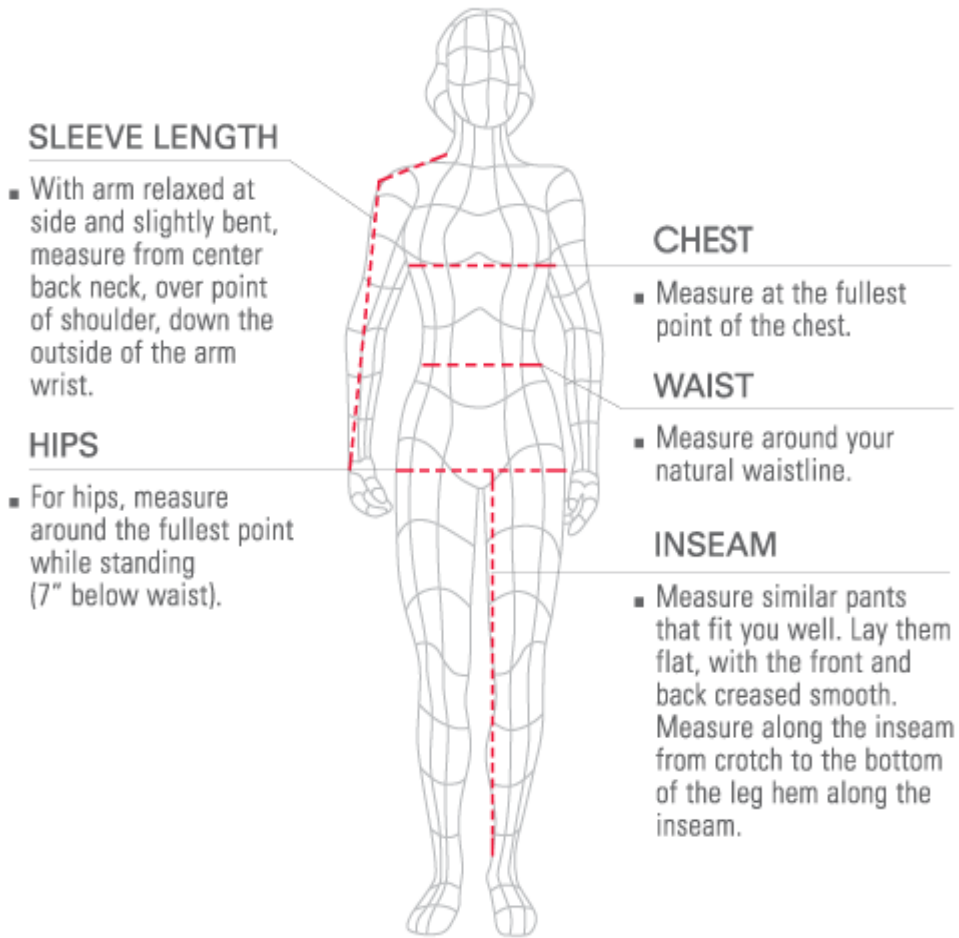

APPAREL SIZING

MEN'S MEASURING GUIDELINES

Men's Body Measurements

| Size | 2XS | XS | S | M | L | XL | XXL |
|--------|-------|-------|-------|--------|---------|---------|---------|
| Bust | 84-89 | 89-94 | 94-99 | 99-104 | 104-109 | 114-119 | 124-30 |
| Waist | 66-71 | 71-76 | 76-81 | 84-86 | 86-91 | 97-102 | 107-112 |
| Hip | 84-89 | 89-94 | 94-99 | 99-104 | 104-109 | 114-119 | 124-130 |
| inseam | 74 | 74 | 76 | 79 | 81 | 84 | 86 |

WOMEN'S MEASURING GUIDELINES

| Women's Body Measurements | | | | | | | |
|---------------------------|--|---------|----------|-----------|------------|---------|------------|
| Size | | XS 2 | S 4-6 | M 8-10 | L 12-14 | 16-18 | L 18-20 |
| Bust | | 81-86 | 86-91 | 91-97 | 99-104 | 107-112 | 117-122 |
| Waist | | 71-76 | 76-81 | 84-86 | 86-91 | 97-102 | 107-112 |
| Hip | | 89-94 | 94-99 | 99-104 | 104-109 | 114-119 | 124-130 |
| Inseam | | 79 | 79 | 79 | 79 | 79 | 79 |

INFANTS' SIZE CHARTS

Infants' Measurements

| Edad | | AGE | HEIGHT | CHEST | WAIST | CENTER BACK LENGTH |
|--------------------|--|--------------|--------|---------|---------|--------------------|
| 3-6 Months | | 3-6 Months | 68 CM | 45,5 CM | 42 CM | 29 CM |
| 6-12 Months (612) | | 6-12 Months | 74 CM | 47,5 CM | 43 CM | 31 CM |
| 12-18 Months (118) | | 12-18 Months | 80 CM | 49,5 CM | 44,5 CM | 33 CM |
| 18-24 Months (182) | | 18-24 Months | 92 CM | 50,5 CM | 46 CM | 36 CM |
| 2-3 YEARS | | 2-3 YEARS | 98 CM | 53 CM | 50 CM | 40,5 CM |
| 4-5 YEARS | | 4-5 YEARS | 110 CM | 58 CM | 54 CM | 46 CM |
| 6-7 YEARS | | 6-7 YEARS | 116 CM | 63,5 CM | 55 CM | 51,5 CM |